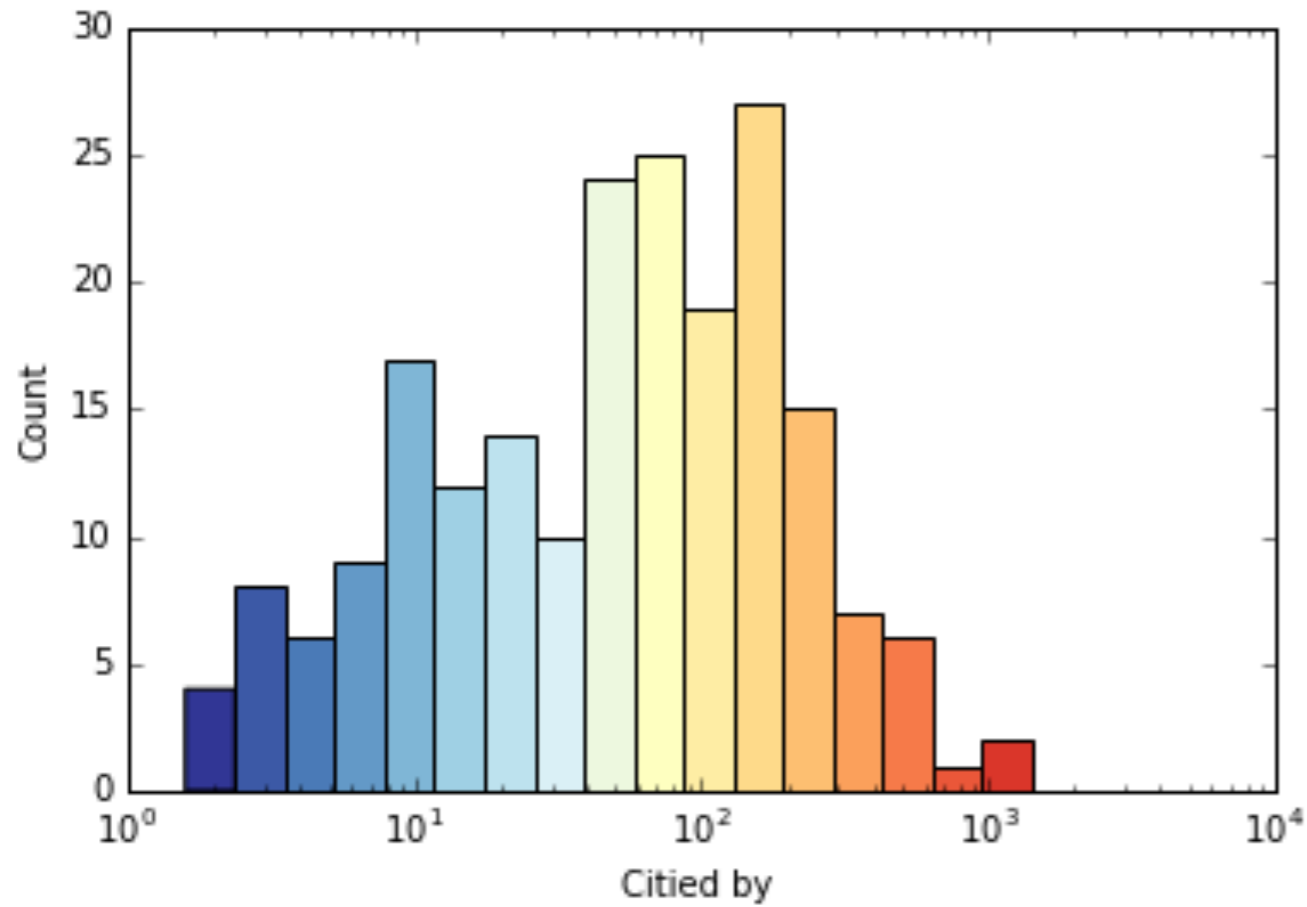

Total records: 764 (with redundancy, non-scientific records)  
Filtered set (MG as last author): 219

# t-SNE embedding