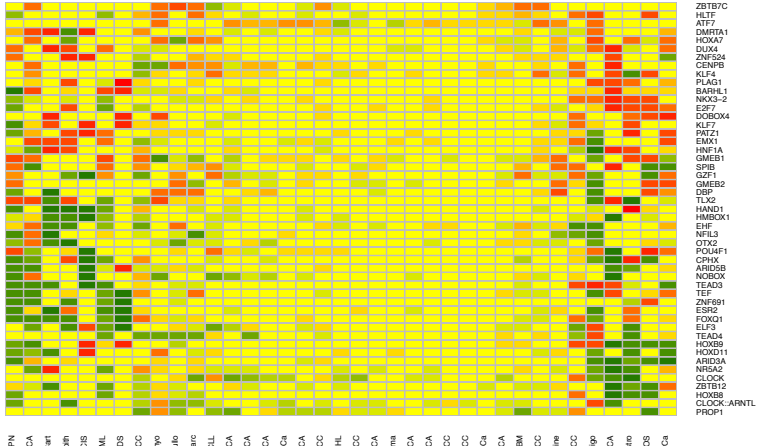

Gain of motif

Loss of motif

Mutation: ●
 Functional impact:
 High: ●
 Low: ●