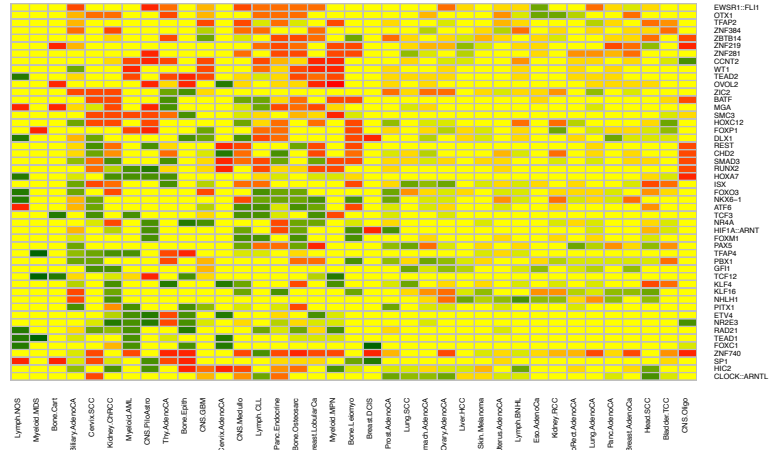

Gain of motif

Loss of motif

Mutation: ●
 Functional impact:
 High: ●
 Low: ●