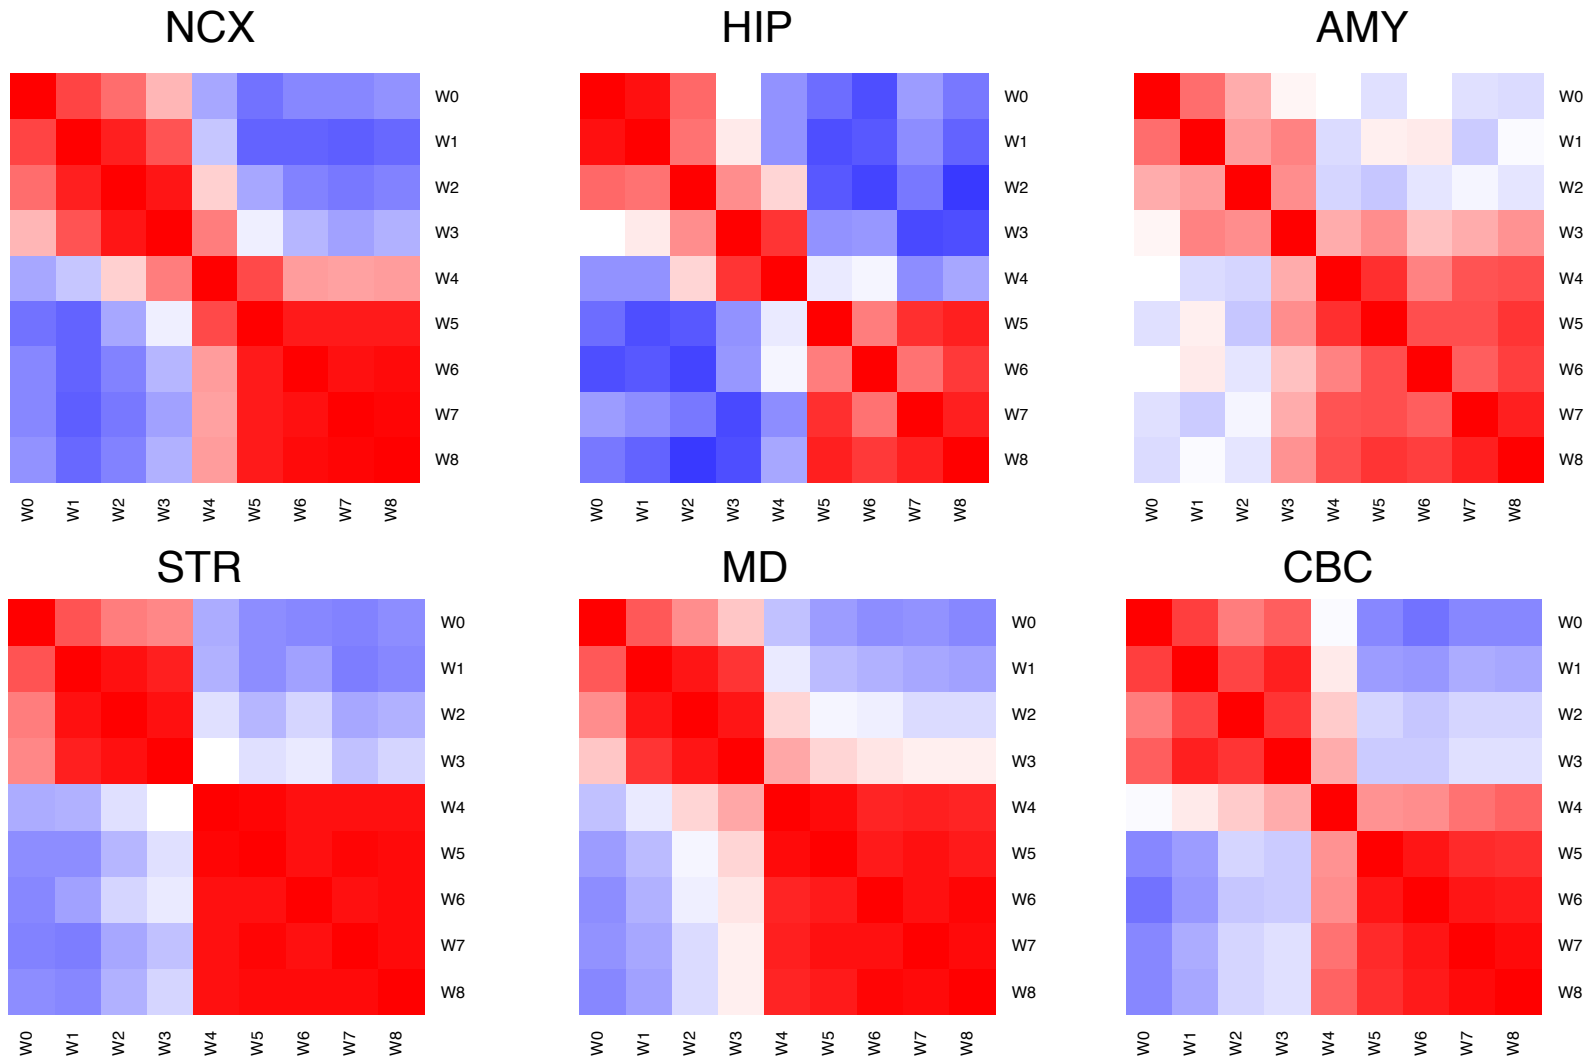

CDEN network correlations cluster developmental period windows into prenatal and postnatal groups

Correlation of Average Period Expression (CAPE)

HIP

AMY

STR

MD

CBC